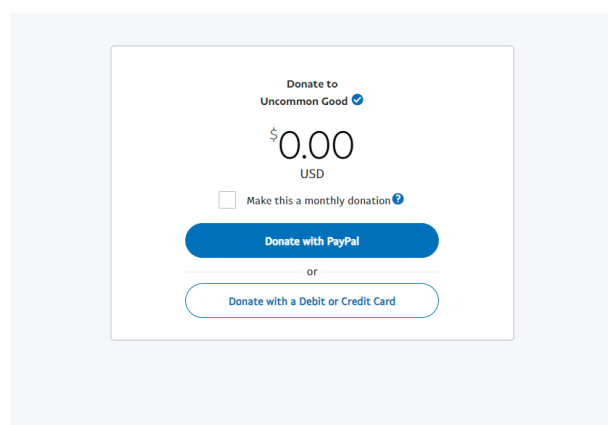

PAYPAL DONATE PAGE

Once you are on the PayPal page, make sure that the screen says 'Donate to Uncommon Good' with a blue check mark  verifying our account as a nonprofit.

INPUT THE AMOUNT OF YOUR DONATION