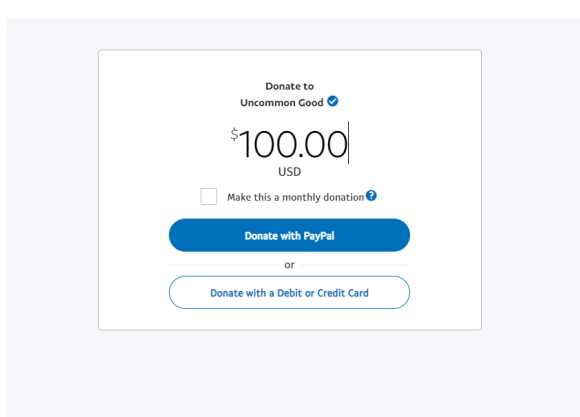

PAYPAL DONATE PAGE

Once you are on the PayPal page, make sure that the screen says 'Donate to Uncommon Good' with a blue check mark  verifying our account as a nonprofit.

INPUT THE AMOUNT OF YOUR DONATION