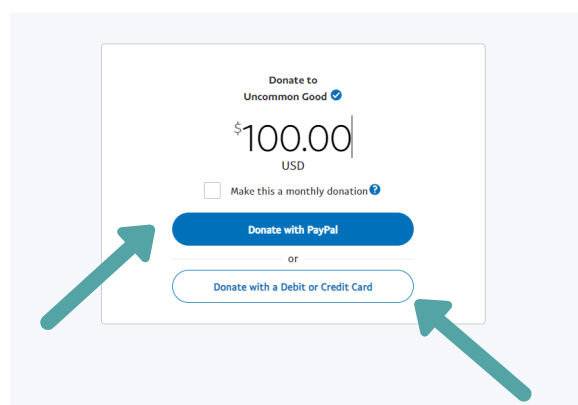

PAYPAL DONATE PAGE

Once you are on the PayPal page, make sure that the screen says 'Donate to Uncommon Good' with a blue check mark  verifying our account as a nonprofit.

INPUT THE AMOUNT OF YOUR DONATION

Type the amount of the donation you wish to make.

SELECT YOUR PAYMENT METHOD

If you have a PayPal account, you may use it to make a donation by clicking 'Donate with PayPal.' If you do not have a PayPal account 'Donate with a Debit or Credit Card.'